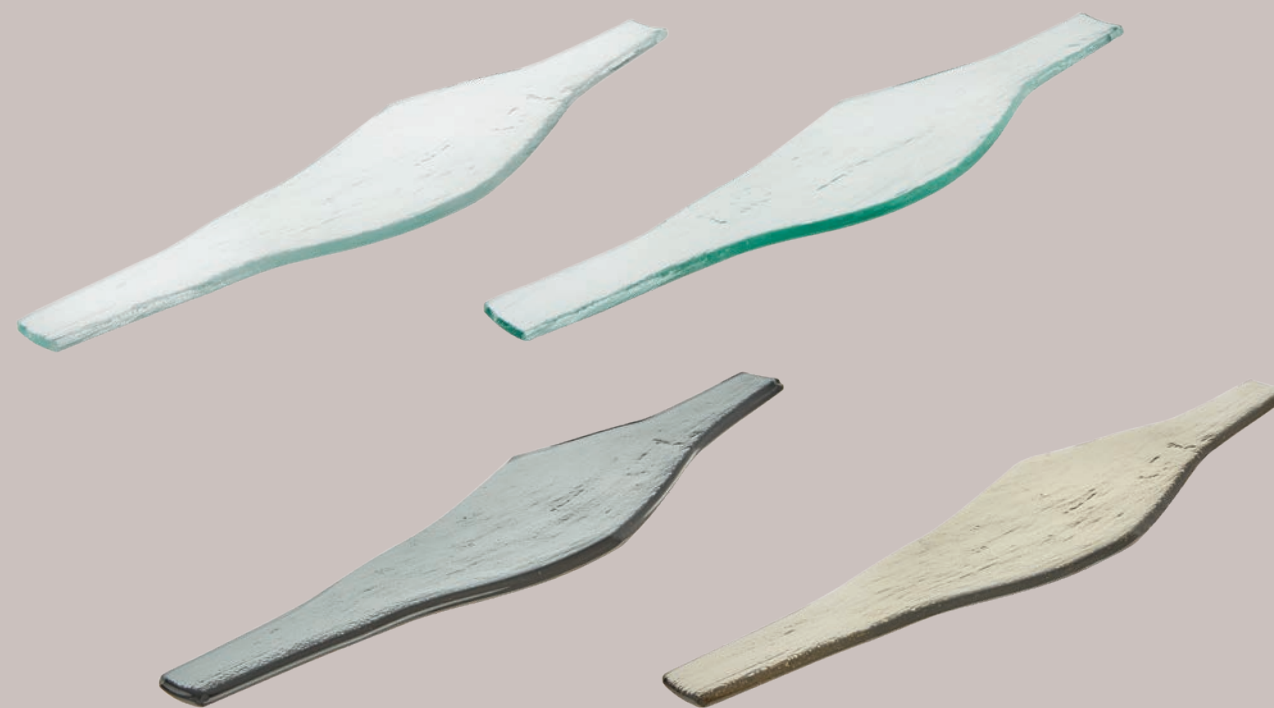

SILICA 26002779
Árvore Extra Clear
Tree Extra Clear
Árbol Extra Clear
Arbre Extra Clear
△ 420 gr C 310 mm L 190 mm
△ 1 lbs L 12 1/2" W 7 1/2"

SILICA 26002778
Árvore Clear
Tree Clear
Árbol Clear
Arbre Clear
△ 420 gr C 310 mm L 190 mm
△ 1 lbs L 12 1/2" W 7 1/2"

SILICA 26002780
Árvore Grey
Tree Grey
Árbol Grey
Arbre Grey
△ 420 gr C 310 mm L 190 mm
△ 1 lbs L 12 1/2" W 7 1/2"

SILICA 26002781
Árvore Brown
Tree Brown
Árbol Brown
Arbre Brown
△ 420 gr C 310 mm L 190 mm
△ 1 lbs L 12 1/2" W 7 1/2"

SILICA 26002783
Garrafa Extra Clear
Bottle Extra Clear
Botella Extra Clear
Bouteille Extra Clear
△350 gr C 390 mm L 120 mm
△ $\frac{7}{9}$ lbs L 15 $\frac{1}{8}$ " W 4 $\frac{5}{8}$ "

SILICA 26002782
Garrafa Clear
Bottle Clear
Botella Clear
Bouteille Clear
△350 gr C 390 mm L 120 mm
△ $\frac{7}{9}$ lbs L 15 $\frac{1}{8}$ " W 4 $\frac{5}{8}$ "

SILICA 26002784
Garrafa Grey
Bottle Grey
Botella Grey
Bouteille Grey
△350 gr C 390 mm L 120 mm
△ $\frac{7}{9}$ lbs L 15 $\frac{1}{8}$ " W 4 $\frac{5}{8}$ "

SILICA 26002785
Garrafa Brown
Bottle Brown
Botella Brown
Bouteille Brown
△350 gr C 390 mm L 120 mm
△ $\frac{7}{9}$ lbs L 15 $\frac{1}{8}$ " W 4 $\frac{5}{8}$ "